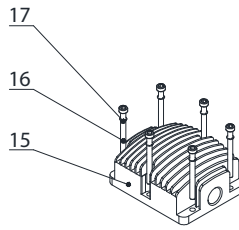

# EL 200/8/40 SPARE PARTS OVER VIEW

# EL 200/8/40 SPARE PARTS KITs

**KIT 1**

**KIT 3**

**KIT 4**

**KIT 2**

**KIT 6**

**KIT 5**

**KIT 7**

**KIT 8**

**KIT 9**

**KIT 10**

**KIT 11**

**KIT 12**

NO.	CODE	DESCRIPTION
	<b>880400000556</b>	<b>KIT 1</b>
1		self tapping
2		cover
3		left fan
4		nut
5		left crankcase
6		adjusting washer
7		BOLT
27		shaft seal
28		bearing6908-2Z
29		BOLT
30		washer
37		bearing6204-2Z
	<b>880400000557</b>	<b>KIT 2</b>
1		self tapping
2		cover
6		adjusting washer
7		BOLT
26		right fan
27		shaft seal
28		bearing6908-2Z
29		BOLT
30		washer
31		right crankcase
32		protection ring
33		bolt
34		spring
37		bearing6204-2Z
	<b>880400000558</b>	<b>KIT 3</b>
15		cylinder head
16		bolt
17		spring
	<b>880400000559</b>	<b>KIT 4</b>
13		obturator ring
14		obturator ring
20		bolt
21		limited block
22		valve
23		valve plate
24		valve
25		washer
	<b>880400000560</b>	<b>KIT 5</b>
8		connecting rod
9		piston cup
10		binder plate
11		bolt
12		cylinder
	<b>880400000561</b>	<b>KIT 6</b>
18		obturator ring
19		connecting pipe